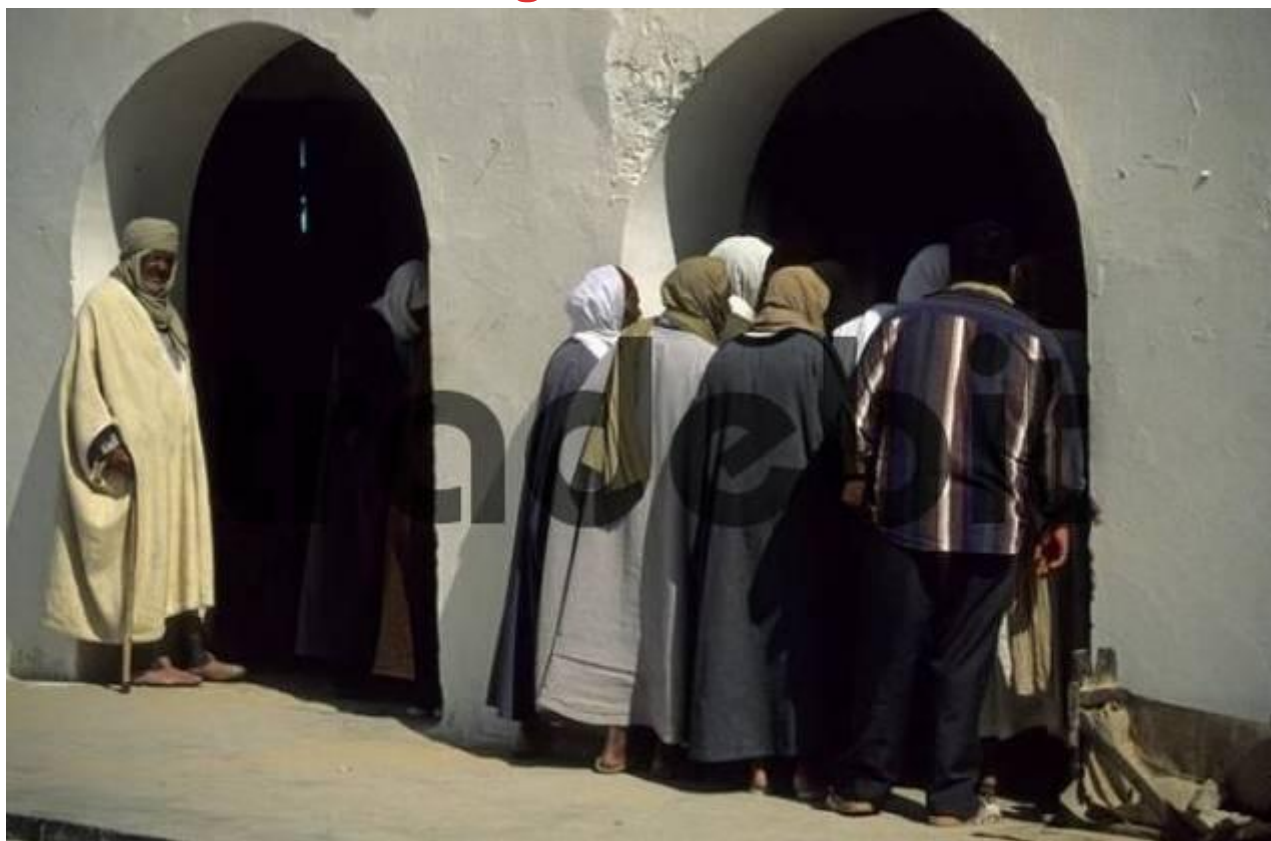

## Men Standing In Front Of A House, Douz Oasis, Jerid Region, Tunisia

[DOWNLOAD HERE](#)

Photos: men standing in front of a house, Douz oasis, Jerid region, Tunisia Author: Egmont Strigl Date: 2005-09-27 Maximum available size: 19.5 Mpix.(5450 x 3578 pix.) Lowest (724x469 pix.) resolution version: 85.- Euro (royalty free use on all media!) In cooperation with imagebroker.net Relevant keywords for this picture: Douz, Jerid, abreast, africa, african, arabian, arabians, arch, arches, building, cloth, clothes, dress, dresses, front, head, house, houses, kaftan, man, next, north, oasis, people, persons, region, robe, scarf, several, side, stands, traditional, travel, tunesia, tunesian, turban. Tags: men, poor, standing, tunesians, egmont strigl