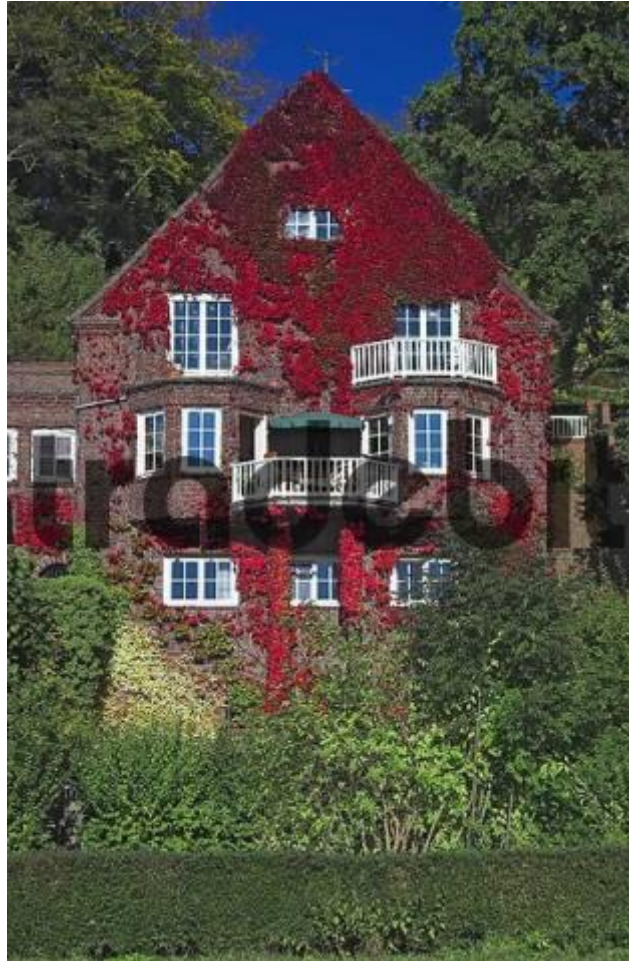

Villa Covered With Autumn Coloured Vine Leaves Near Blankenese In Hamburg, Germany

[DOWNLOAD HERE](#)

Photoalbum: Villa covered with autumn coloured vine leaves near Blankenese in Hamburg, Germany

Author: Carsten Leuzinger Date: 2005-10-16 Maximum available size: 18.1 Mpix.(3441 x 5263 pix.)

Lowest (724x469 pix.) resolution version: 85.- Euro (royalty free use on all media!) In cooperation with

imagebroker.net Relevant keywords for this picture: Europe, Germany, Hamburg, Villa, architecture,

brick, bricks, brickwork, building, buildings, covered, exterior, facade, facades, foliage, fronts, homestead,

house, houses, leaves, outdoor, photo, plant, plants, residential, tendrils, tenement, tenements,